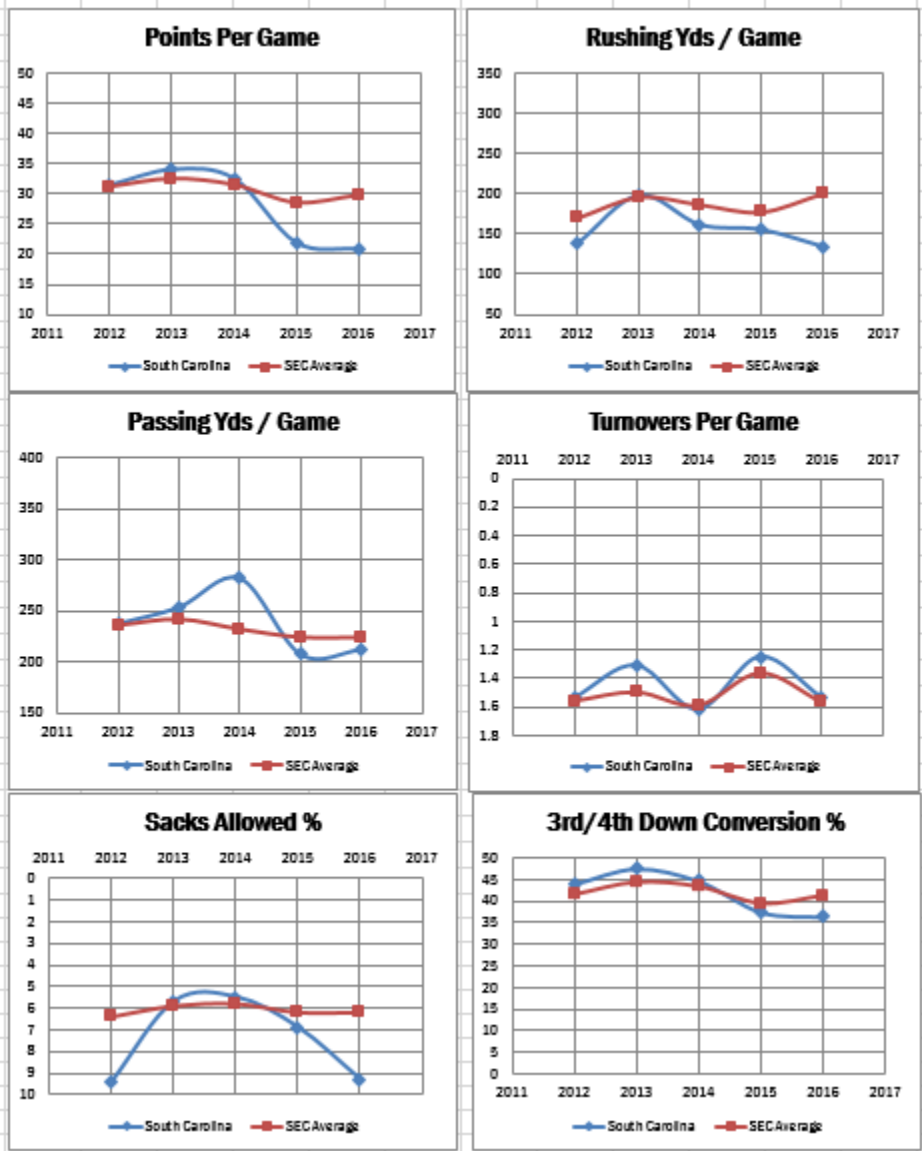

gamecocks offense

OFFENSE - 2017 GAME BY GAME

	1D	Rush Yds	Rush Avg	Run SR%	Run BP%	Pass Yds	Com %	YPA	Sack %	Pass SR%	Pass BP%	RZ SR%	Score%	Punt%	TO%	3&0%	3/4DC
NCST	12	31	1.5	47	6	215	59	7.4	9.4	39	16	60	36	43	7	29	42