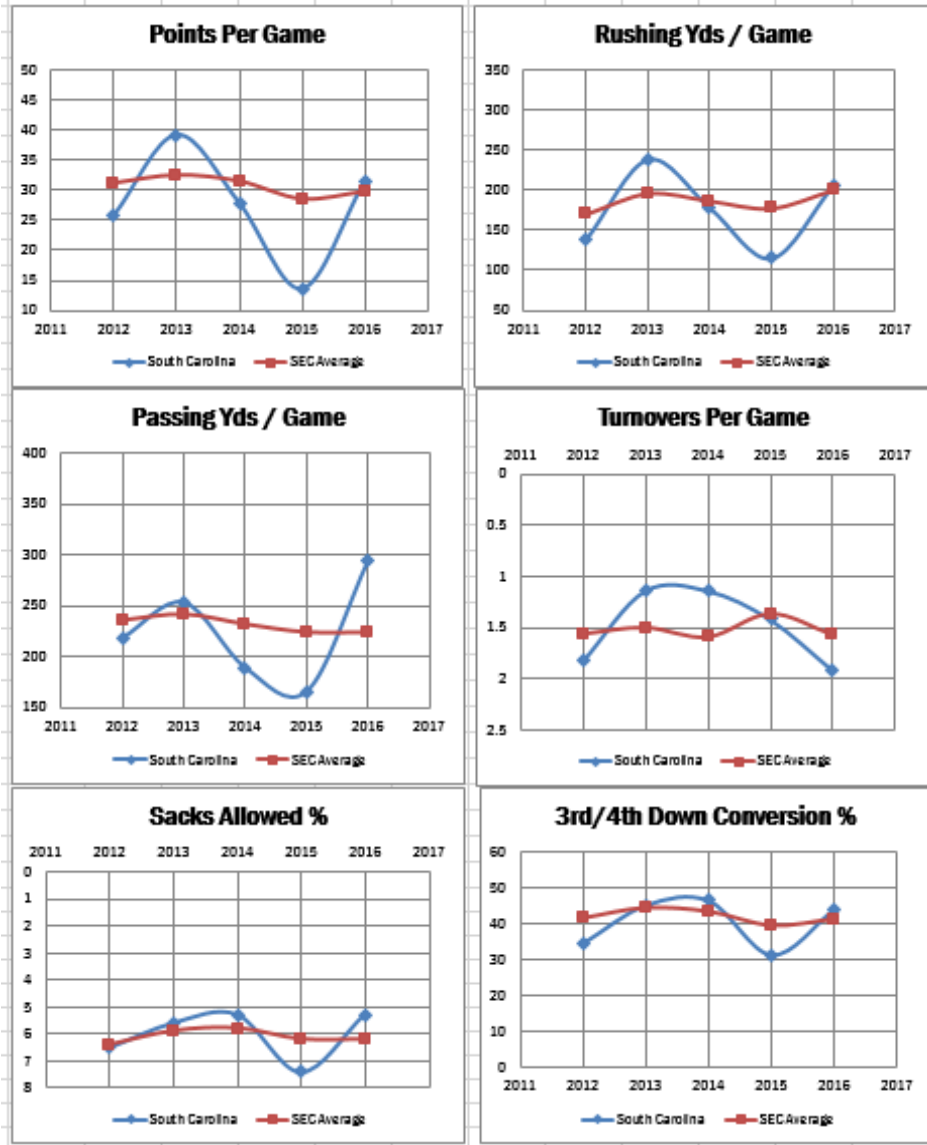

tigers offense

OFFENSE - 2017 GAME BY GAME

	1D	Rush Yds	Rush Avg	Run SR%	Run BP%	Pass Yds	YPA	Sack %	Pass SR%	Pass BP%	RZ SR%	RZ EFF	Score%	Punt%	T0%	3&0%	3/4DC
MO ST	28	259	4.5	69	2	262	8.7	6	56	22	68	86	58	17	8	17	65