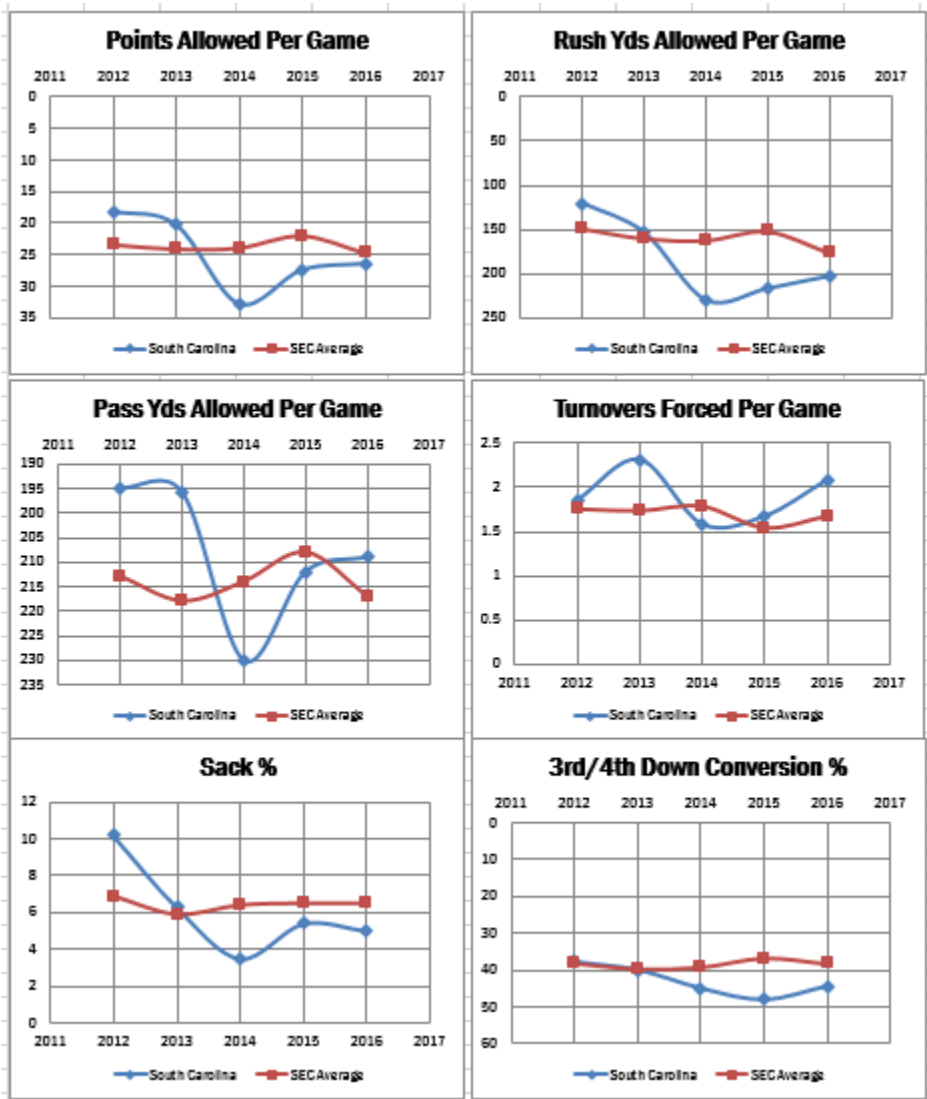

gamecocks defense

	1D	Rush Yds	Rush Avg	Run SR%	Run BP%	Pass Yds	Com %	YPA	Sack %	Pass SR%	Pass BP%	RZ SR%	Score%	Punt%	TO%	3&O%	3/4DC
NCST	29	89	2.5	43	7	415	70	6.5	5.9	50	7	47	31	31	15	8	46