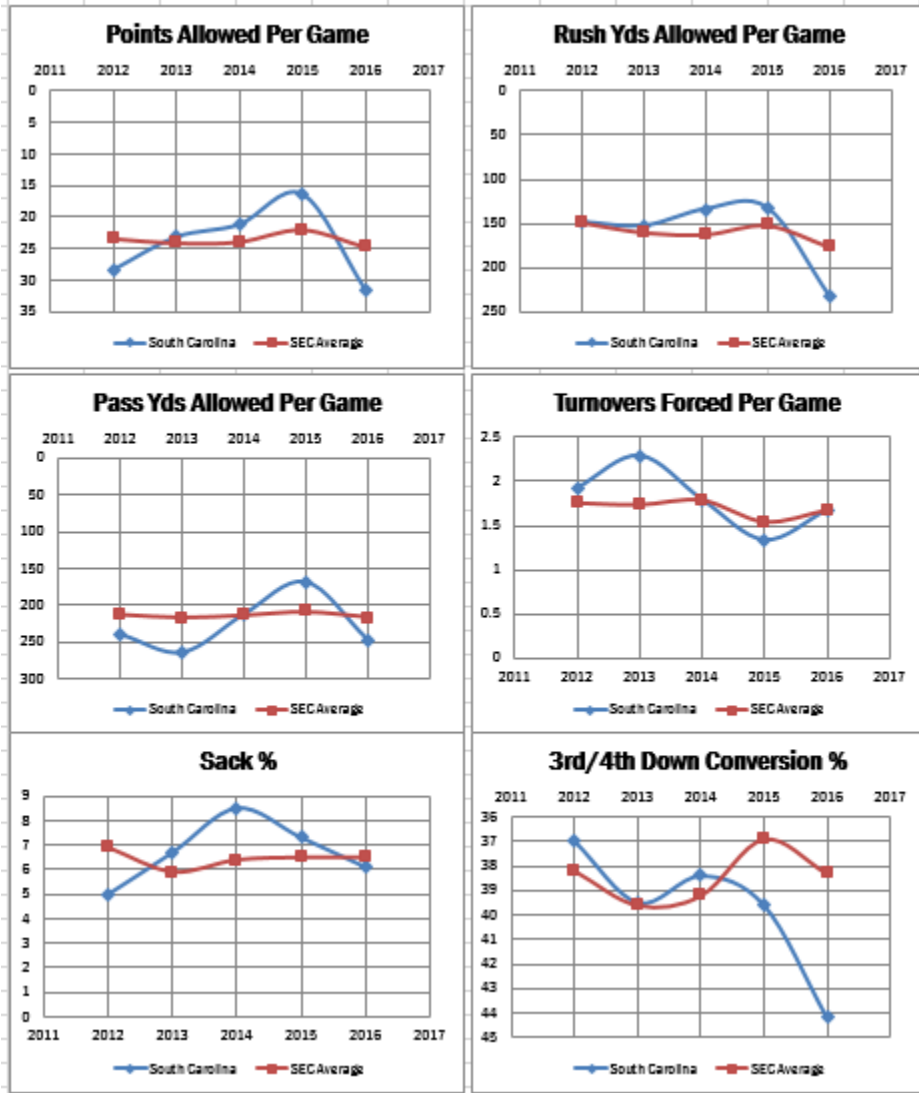

tigers defense

DEFENSE - 2017 GAME BY GAME

	1D	Rush Yds	Rush Avg	Run SR%	Run BP%	Pass Yds	YPA	Sack %	Pass SR%	Pass BP%	RZ SR%	RZ EFF	Score%	Punt%	TO%	3&0%	3/4DC
MOST	10	62	2.2	77	4	106	5.6	5	65	15	33	0	17	58	17	50	87